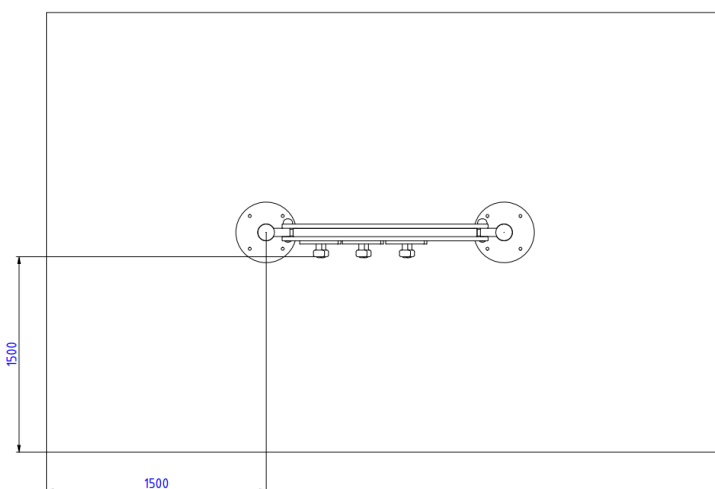

Materials:

Construction: black steel profile with epoxy primer and powder coated, stainless steel

Cubes: HDPE board 12 mm thick

Foundation: concrete minimum B-15 class

Dimensions:

Device external dimensions: 1603 x 926 mm x 122 mm

Total height of the device measured from the ground level: 1403 mm

The distance of the board from the ground level: 700 mm

Other dimensions of the device:

Free fall height: none

Weight (without foundation): 45 kg

The outer diameter of the frame profile section: fi 60

Safety area dimensions: 1500 mm from each edge of the device

Foundation depth: 540 mm

Fig. Dimensions of the safety area

Safety:

Inclusive Geometric Play Panel complies with EN 1176.