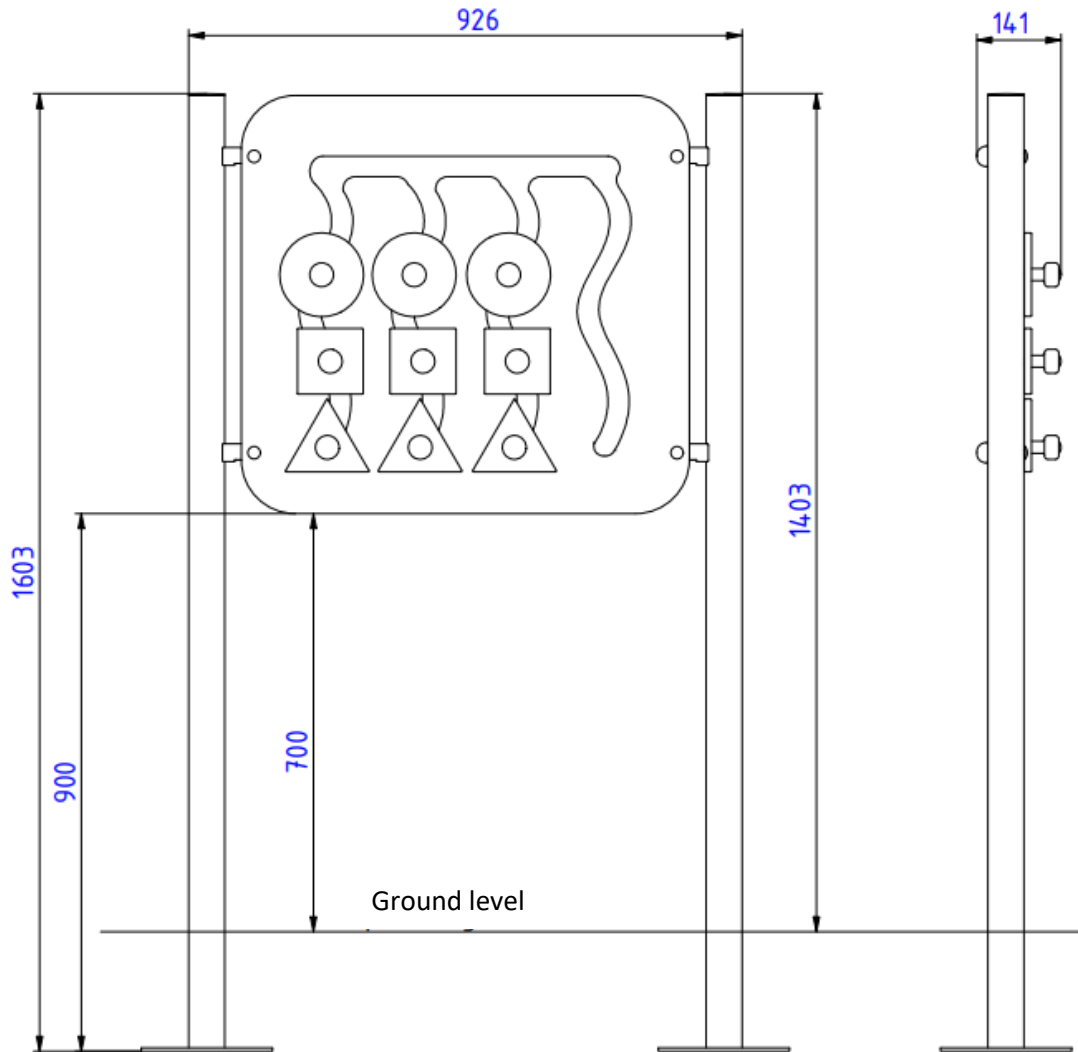

Materials:

Construction: black steel profile with epoxy primer and powder coated, stainless steel

Cubes: HDPE board 12 mm thick

Foundation: concrete minimum B-15 class

Dimensions:

Device external dimensions: 1603 x 926 mm x 122 mm

Total height of the device measured from the ground level: 1403 mm

The distance of the board from the ground level: 700 mm

Other dimensions of the device:

Free fall height: none

Weight (without foundation): 45 kg

The outer diameter of the frame profile section: fi 60

Safety area dimensions: 1500 mm from each edge of the device

Foundation depth: 540 mm

Fig. Dimensions of the safety area

Safety:

Inclusive Geometric Play Panel complies with EN 1176.