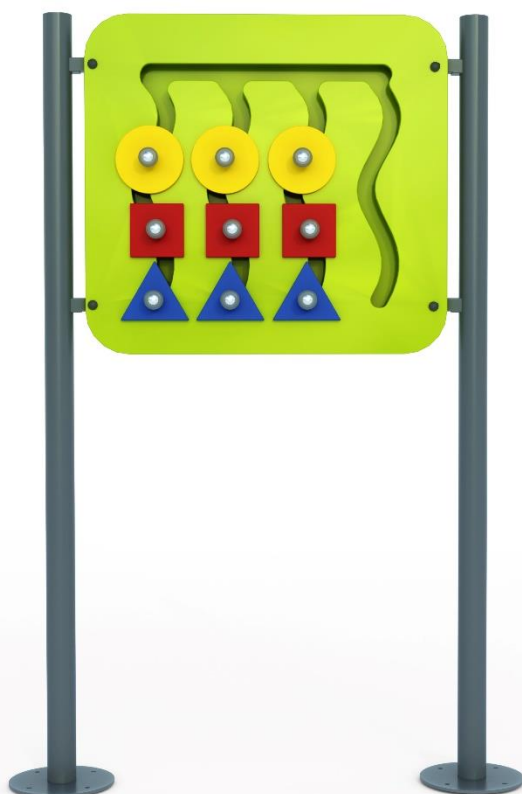

TERMA INCLUSIVE GEOMETRIC PLAY PANEL

Inclusion • Fun • Rehabilitation

Product code: WDTAB01

Product designation:

Inclusive Geometric Play Panel is dedicated to be installed on the playgrounds, parks and private gardens to provide accessible recreation area for the wheelchair users together with the non-disabled users.

Total height of the device measured from the ground level: 1403 mm

The distance of the board from the ground level: 700 mm

Other dimensions of the device:

Free fall height: none

Weight (without foundation): 45 kg

Features of use:

TERMA Inclusive Geometric Play Panel make it possible to integrate people with different levels of ability in the playground. The device can be used by a person without disabilities and people in a wheelchair or with intellectual disabilities or vision problems. The device allows children to play with their peers, siblings, parent or guardian. The device allows to have fun with a form of therapy at the same time, depending on the selected graphics and, therefore, the level of difficulty. The device enables contact with a disabled person while having fun together. It has no barriers to access, both physical and cognitive.

The project fits into the assumptions of universal design, available to all potential users.

TERMA Inclusive Geometric Play Panel visually refers to the style of playground equipment, at the same time it is attractive in design.