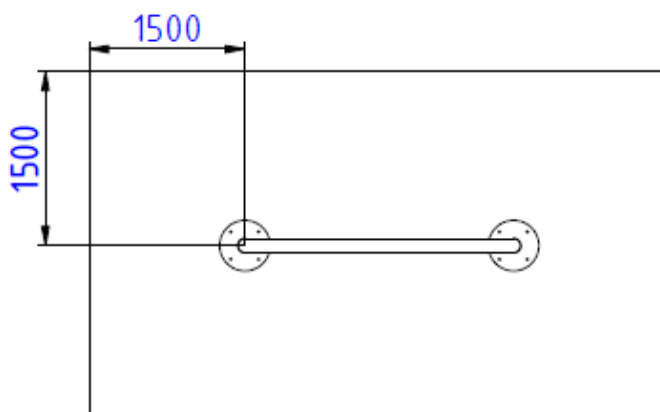

Materials:

Construction: black steel profile with epoxy primer and powder coated, stainless steel

Cubes: HDPE board 12 mm thick, milled

Foundation: concrete minimum B-15 class

Dimensions:

Device external dimensions with panels parallel to the frame: 1850 x 1060 x 60 mm

Device external dimensions with panels perpendicular to the frame: 1850 x 1060 x 250 mm

Total height of the device measured from the ground level: 1650 mm

Other dimensions of the device:

The distance of the panels from the ground level: 685 mm

Dimensions of one panel: 250 x 250 x 39 mm

Number of panels in the set: 9

Free fall height: none

Weight (without foundation): 49 kg

The outer diameter of the frame profile section: fi 40

Safety area dimensions: 1500 mm from each edge of the device

Foundation depth: 540 mm

Diameter of the main profile:

Ø40

Dimensions of the safety area

Safety:

Inclusive Puzzle Play Panel complies with EN 1176.

Installation:

Anchoring to the ground. Amortization layer is needed. Homogeneous surface is necessary. Make sure to provide appropriate surface surrounding the roundabout for the wheelchair users easy access!