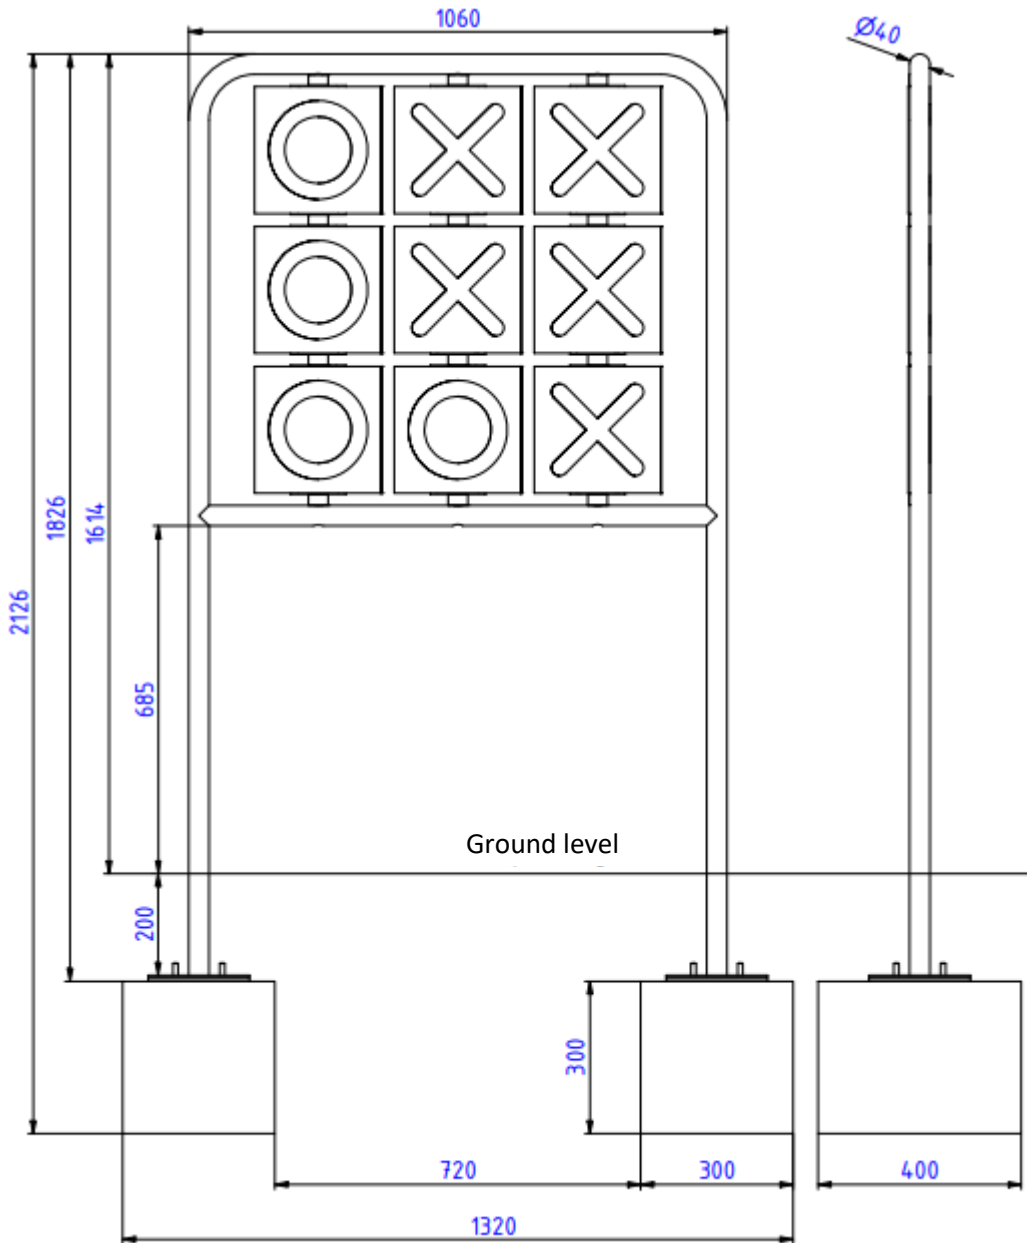

Materials:

Construction: black steel profile with epoxy primer and powder coated, stainless steel

Cubes: HDPE board 12 mm thick, milled

Foundation: concrete minimum B-15 class

Dimensions:

Device external dimensions with panels parallel to the frame: 1850 x 1060 x 60 mm

Device external dimensions with panels perpendicular to the frame: 1850 x 1060 x 250 mm

Total height of the device measured from the ground level: 1650 mm

Other dimensions of the device:

The distance of the panels from the ground level: 685 mm

Dimensions of one panel: 250 x 250 x 39 mm

Number of panels in the set: 9

Free fall height: none

Weight (without foundation): 49 kg

The outer diameter of the frame profile section: fi 40

Safety area dimensions: 1500 mm from each edge of the device

Foundation depth: 540 mm

Diameter of the main profile:

Ø40

Dimensions of the safety area

Safety:

Inclusive Puzzle Play Panel complies with EN 1176.

Installation:

Anchoring to the ground. Amortization layer is needed. Homogeneous surface is necessary. Make sure to provide appropriate surface surrounding the roundabout for the wheelchair users easy access!