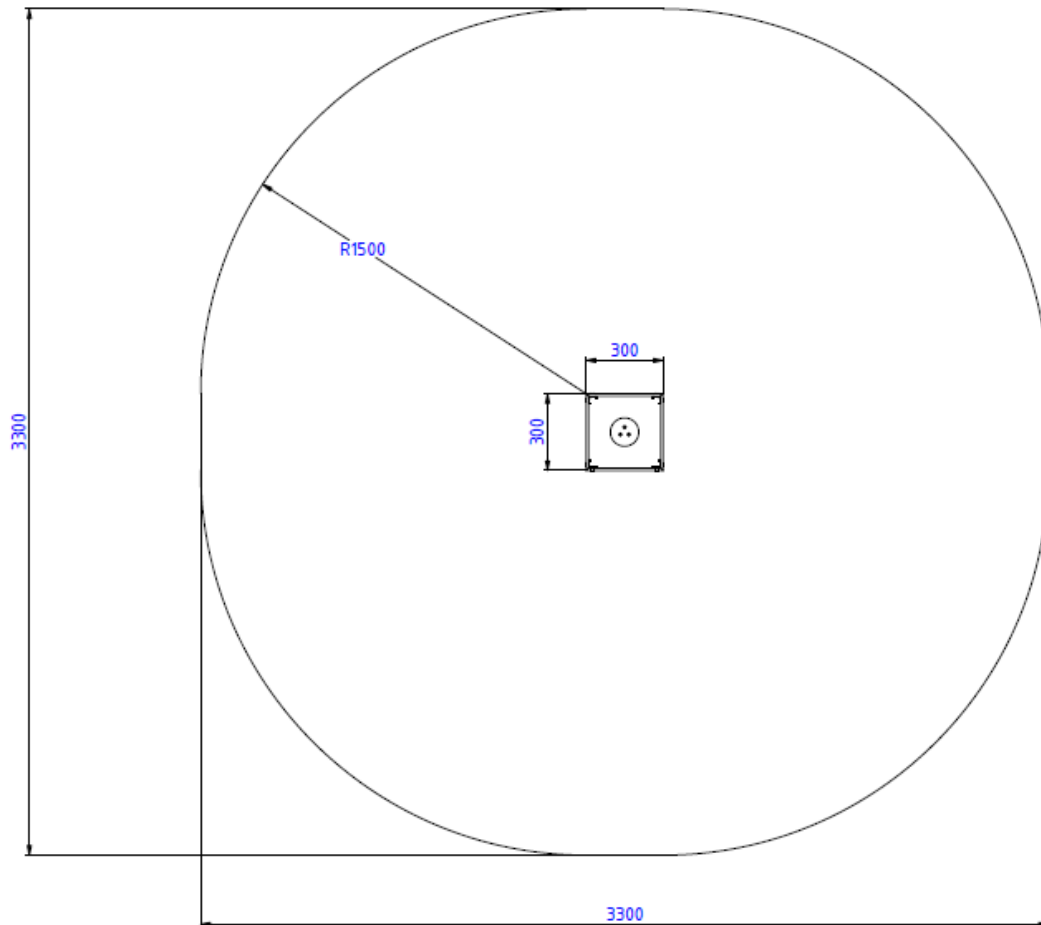

Foundation: concrete minimum B-15 class

Dimensions:

Outer dimensions: 1858 x 300 x 300 mm

Height of the device measured from the ground level: 1658 mm

Height of the first cube measured from the ground level: 715 mm

Cube dimensions: 300 x 300 x 300 mm

Number of cube: 3

Weight of the device: 32 kg

Foundation depth: 540 mm

Free fall height: none

Safety area: 1500 mm from each outer edge of the device

Functional area: 9,2 m²

Diameter of the main profile:

Ø60,3

TERMA
SINCE 1990

Dimensions of the TERMA Inclusive cubes and its safety area

Safety:

TERMA Inclusive cubes comply with EN 1176.

Installation:

Anchoring to the ground. Amortization layer is needed. Homogeneous surface is necessary. Make sure to provide appropriate surface surrounding the roundabout for the wheelchair users easy access!