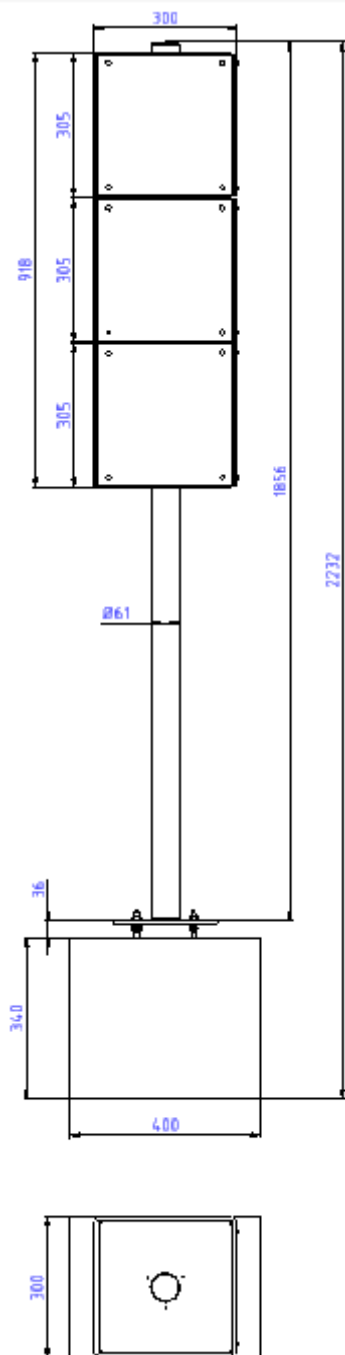

The device can be ordered with custom graphic. If a few devices are ordered, each can come with different graphic.

Materials:

Construction: profil ze stali nierdzewnej, blachy ze stali nierdzewnej

Cubes: HDPE board 10 mm thick, milled

Foundation: concrete minimum B-15 class

Dimensions:

Outer dimensions: 1858 x 300 x 300 mm

Height of the device measured from the ground level: 1658 mm

Height of the first cube measured from the ground level: 715 mm

Cube dimensions: 300 x 300 x 300 mm

Number of cube: 3

Weight of the device: 32 kg

Foundation depth: 540 mm

Free fall height: none

Safety area: 1500 mm from each outer edge of the device

Functional area: 9,2 m²

Diameter of the main profile:

Ø60,3

TERMA
SINCE 1990

Dimensions of the TERMA Inclusive cubes and its safety area

Safety:

TERMA Inclusive cubes comply with EN 1176.

Installation:

Anchoring to the ground. Amortization layer is needed. Homogeneous surface is necessary. Make sure to provide appropriate surface surrounding the roundabout for the wheelchair users easy access!