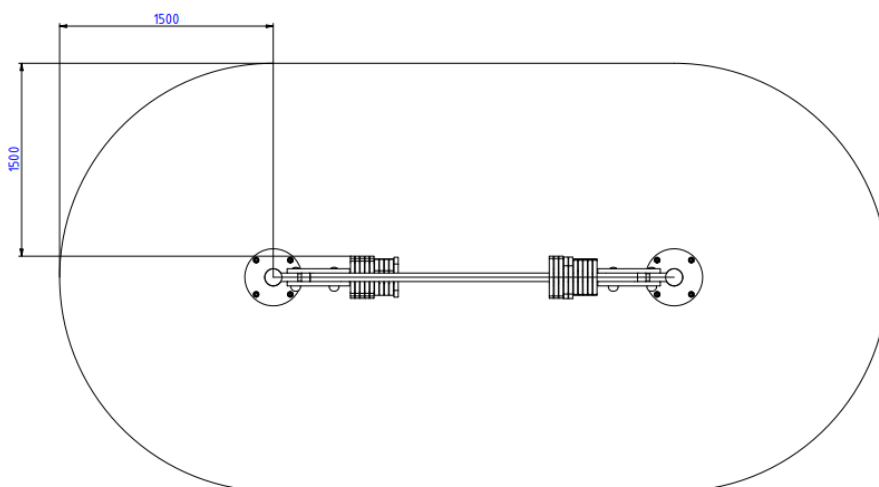

Materials:

Construction: black steel profile with epoxy primer and powder coated, stainless steel

Cubes: HDPE board 12 mm thick

Foundation: concrete minimum B-15 class

Dimensions:

Device external dimensions: 1605 x 1468 mm x 147 mm

Total height of the device measured from the ground level: 1405 mm

The distance of the board from the ground level: 698 mm

Number of the geometric elements in each row: 10

Number of rows: 4

Other dimensions of the device:

Free fall height: none

Weight (without foundation): 40 kg

Safety area dimensions: 1500 mm from each edge of the device

Safety area: 14,1 m²

Foundation depth: 540 mm

Dimension of the longest element:

Main construction: 1605 x 1468 mm x 147 mm

The weight of the heaviest element:

Main construction: 40 kg

Fig. Dimensions of the safety area

Safety:

Inclusive Abacus Play Panel complies with EN 1176.

Installation:

Anchoring to the ground. Amortization layer is needed. Homogeneous surface is necessary. Make sure to provide appropriate surface surrounding the roundabout for the wheelchair users easy access!