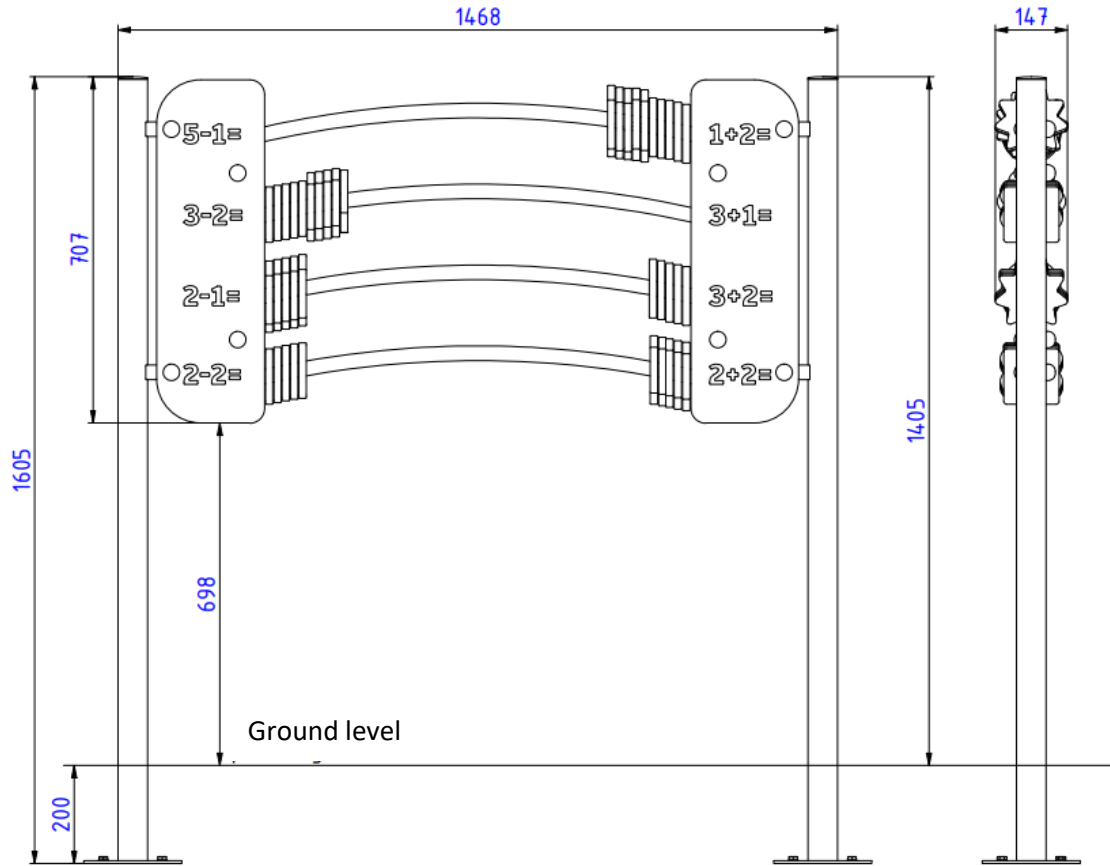

Materials:

Construction: black steel profile with epoxy primer and powder coated, stainless steel

Cubes: HDPE board 12 mm thick

Foundation: concrete minimum B-15 class

Dimensions:

Device external dimensions: 1605 x 1468 mm x 147 mm

Total height of the device measured from the ground level: 1405 mm

The distance of the board from the ground level: 698 mm

Number of the geometric elements in each row: 10

Number of rows: 4

Other dimensions of the device:

Free fall height: none

Weight (without foundation): 40 kg

Safety area dimensions: 1500 mm from each edge of the device

Safety area: 14,1 m²

Foundation depth: 540 mm

Dimension of the longest element:

Main construction: 1605 x 1468 mm x 147 mm

The weight of the heaviest element:

Main construction: 40 kg

Fig. Dimensions of the safety area

Safety:

Inclusive Abacus Play Panel complies with EN 1176.

Installation:

Anchoring to the ground. Amortization layer is needed. Homogeneous surface is necessary. Make sure to provide appropriate surface surrounding the roundabout for the wheelchair users easy access!