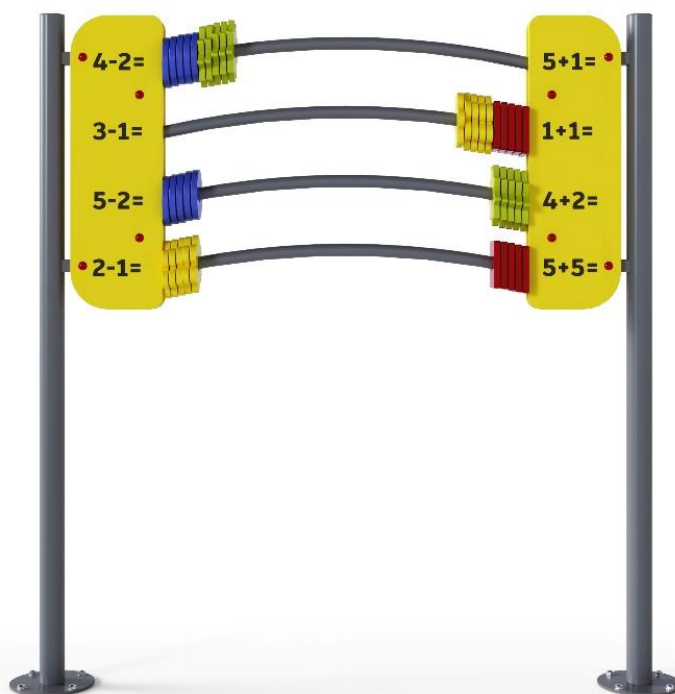

TERMA INCLUSIVE GEOMETRIC PLAY PANEL

Inclusion • Fun • Rehabilitation

Product code: WDTAB05

Product designation:

Inclusive Abacus Play Panel is a device dedicated to playgrounds, outdoor gyms, parks and private green areas in order to ensure the possibility of playing for able-bodied people and users with disabilities, including wheelchair users. The device complies with the PN-EN 1176 standard.

Materials:

Construction: black steel profile with epoxy primer and powder coated, stainless steel

Cubes: HDPE board 12 mm thick

Foundation: concrete minimum B-15 class

Dimensions:

Device external dimensions: 1605 x 1468 mm x 147 mm

Total height of the device measured from the ground level: 1405 mm

The distance of the board from the ground level: 698 mm

Number of the geometric elements in each row: 10

Number of rows: 4

Other dimensions of the device:

Features of use:

TERMA Inclusive Abacus Play Panel make it possible to integrate people with different levels of ability in the playground. The device can be used by a person without disabilities and people in a wheelchair or with intellectual disabilities or vision problems. The device allows children to play with their peers, siblings, parent or guardian. The device allows to have fun with a form of therapy at the same time, depending on the selected graphics and, therefore, the level of difficulty.